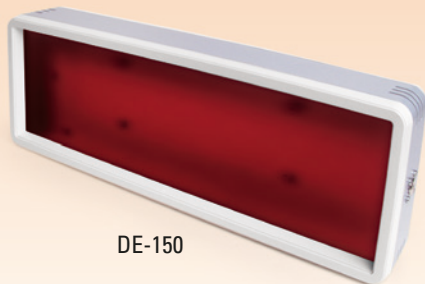

DE-150

DE-150

DOUBLE SIDED
430 x 150 x 74 mm

DISPLAY ENCLOSURES

MATERIAL	
BODY	ALUMINUM
FRAME	ABS
COLOR	GRAY
PANEL	PLEXIGLASS
PACKAGING	10 PCS/BOX

RELATED ACCESSORIES

A-58 WALL MOUNT WITH NAILS

PANEL OPTIONS

RED SATIN / GLOSSY RED