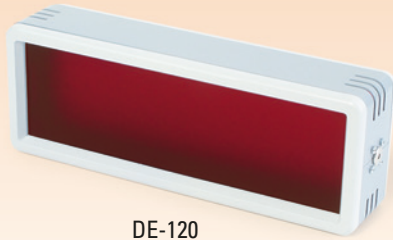

### DE-110

288 x 150 x 56 mm

PANEL OPTIONS

RED SATIN / GLOSSY RED / GRAY

RELATED ACCESSORIES

A-58 WALL MOUNT WITH NAILS

MATERIAL

BODY ABS

### DE-115

350 x 115 x 50 mm

DISPLAY ENCLOSURES

MATERIAL

BODY ABS

PANEL PLEXIGLASS

COLOR GRAY / BLACK

PACKAGING 10 PCS/BOX

PANEL OPTIONS

RED SATIN (GLOSSY/FROSTED)

RED GLOSSY (GLOSSY/ GLOSSY)

DE-115

DE-120