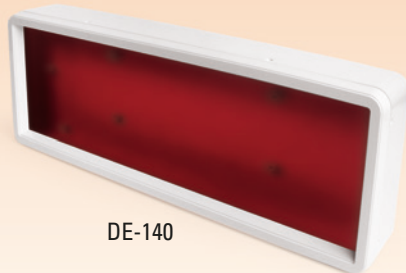

DE-140

DE-140

430 x 150 x 60 mm

DISPLAY ENCLOSURES

MATERIAL	
BODY	ABS
COLOR	GRAY / BLACK
PANEL	PLEXIGLASS
PACKAGING	10 PCS/BOX

RELATED ACCESSORIES

A-58 WALL MOUNT WITH NAILS

PANEL OPTIONS

RED SATIN / GLOSSY RED