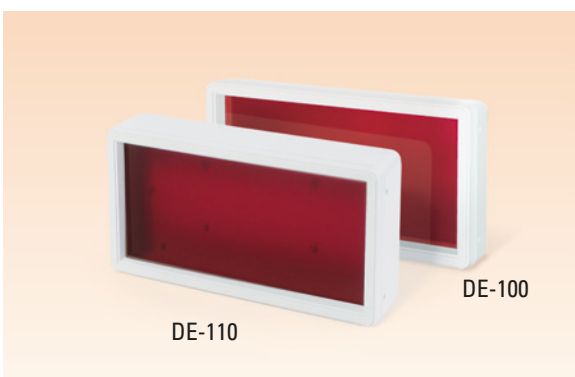

MOUNTING KIT

DE-100

DE-110